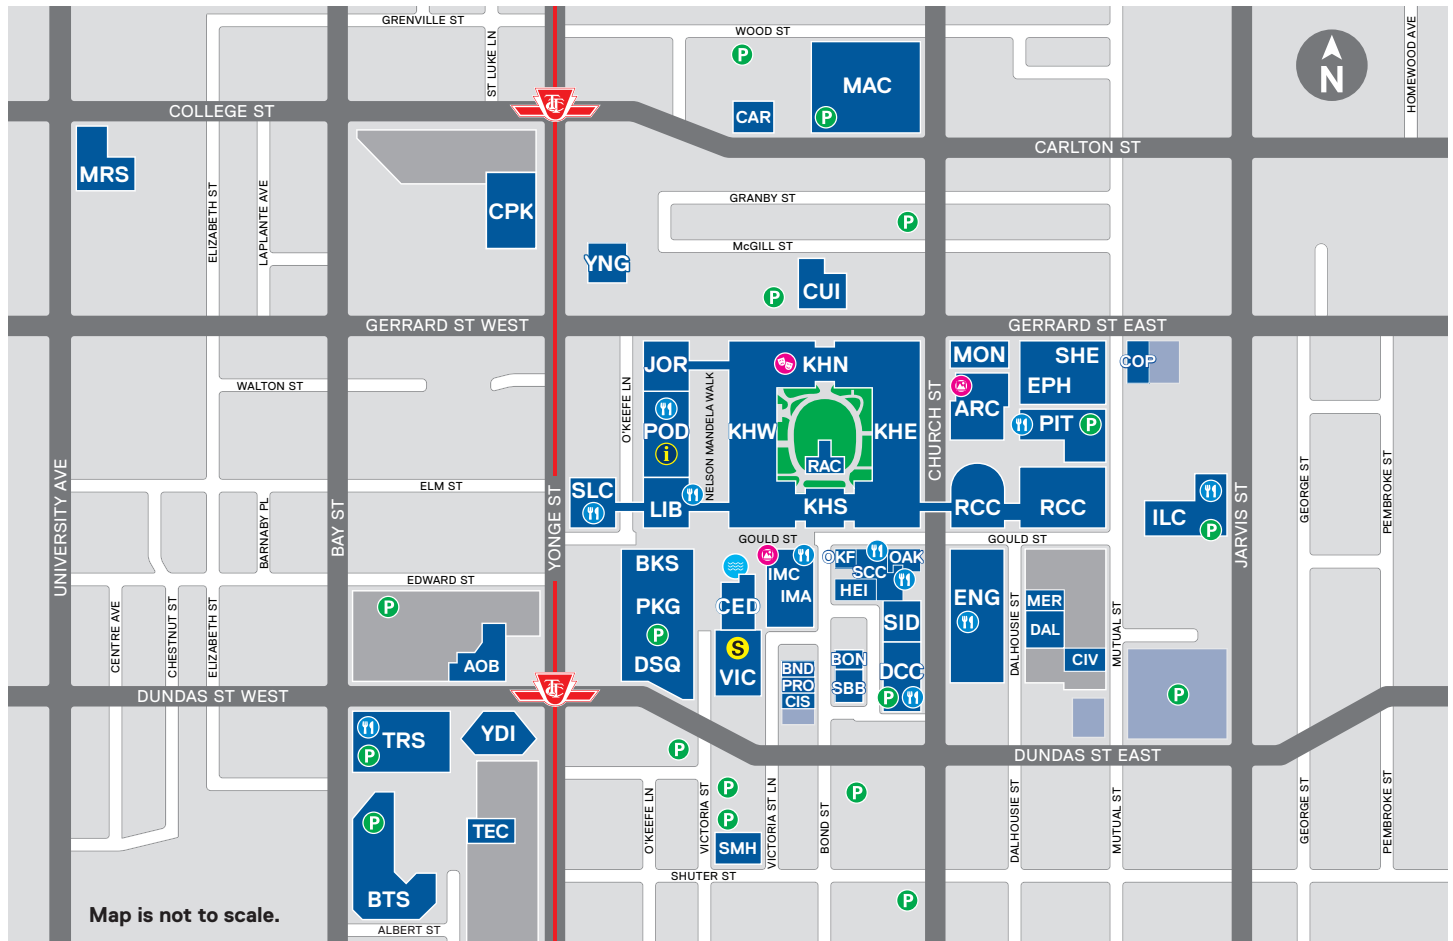

Toronto Metropolitan University Campus Map

Version: October 2022

- | | | | |
|--|--|--|---|
| <p>AOB Atrium on Bay
20 Dundas Street West</p> <p>ARC Architecture Building — Paul H. Cocker Gallery
325 Church Street</p> <p>BKS Campus Store
17 Gould Street</p> <p>BND 114 Bond Street</p> <p>BON 111 Bond Street</p> <p>BTS Bell Trinity Square
483 Bay Street</p> <p>CAR Carlton Cinema
20 Carlton Street</p> <p>CED The Chang School of Continuing Education (Heaslip House)
297 Victoria Street</p> <p>CIS Creative Innovation Studio
110 Bond Street</p> <p>CIV Civil Engineering Storage
106 Mutual Street</p> <p>COP 101 Gerrard Street East</p> <p>CPK English Language Institute and International College (College Park)
424 Yonge Street</p> <p>CUI Centre for Urban Innovation
44 Gerrard Street East</p> <p>DAL 147 Dalhousie Street</p> | <p>DCC Daphne Cockwell Health Sciences Complex
288 Church Street</p> <p>DSQ Yonge-Dundas Square
10 Dundas Street East</p> <p>ENG George Vari Engineering and Computing Centre
245 Church Street</p> <p>EPH Eric Palin Hall
87 Gerrard Street East</p> <p>HEI School of Graphic Communications Management (Heidelberg Centre)
125 Bond Street</p> <p>ILC International Living / Learning Centre
133 Mutual Street and 240 Jarvis Street</p> <p>IMA School of Image Arts
122 Bond Street</p> <p>IMC The Image Centre
33 Gould Street</p> <p>JOR Jorgenson Hall
380 Victoria Street</p> <p>KHE Kerr Hall East
340 Church Street</p> <p>KHN Kerr Hall North
31 / 43 Gerrard Street East</p> <p>KHS Kerr Hall South
40 / 50 / 60 Gould Street</p> <p>KHW Kerr Hall West
379 Victoria Street</p> <p>LIB Library Building
350 Victoria Street</p> | <p>MAC Mattamy Athletic Centre
50 Carlton Street</p> <p>MER Merchandise Building
159 Dalhousie Street</p> <p>MON Civil Engineering Building (Monetary Times)
341 Church Street</p> <p>MRS MaRS Building
661 University Avenue</p> <p>OAK Oakham House
63 Gould Street</p> <p>OKF O’Keefe House
137 Bond Street</p> <p>PIT Pitman Hall
160 Mutual Street</p> <p>PKG Parking Garage
300 Victoria Street</p> <p>POD Podium
350 Victoria Street</p> <p>PRO 112 Bond Street</p> <p>RAC Recreation and Athletics Centre
40 / 50 Gould Street
Accessible entrance:
31 Gerrard Street East</p> <p>RCC Rogers Communications Centre
80 Gould Street</p> <p>SBB South Bond Building
105 Bond Street</p> <p>SCC Student Campus Centre
55 Gould Street</p> | <p>SHE Sally Horsfall Eaton Centre for Studies in Community Health
99 Gerrard Street East</p> <p>SID School of Interior Design
302 Church Street</p> <p>SLC Sheldon & Tracy Levy Student Learning Centre
341 Yonge Street</p> <p>SMH St. Michael’s Hospital
209 Victoria Street</p> <p>TEC Toronto Eaton Centre
220 Yonge Street</p> <p>TRS Ted Rogers School of Management
55 Dundas Street West</p> <p>VIC Victoria Building
285 Victoria Street</p> <p>YDI Yonge-Dundas Intersection
1 Dundas St West</p> <p>YNG 415 Yonge Street</p> |
|--|--|--|---|